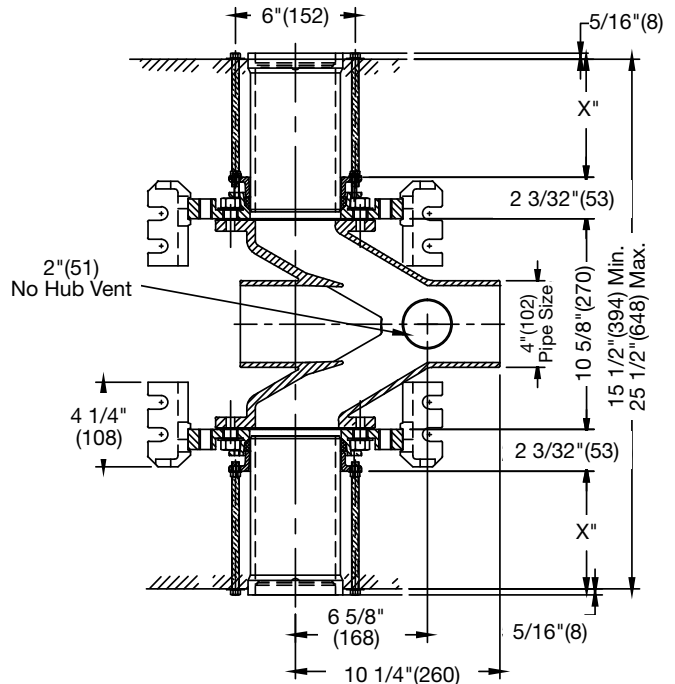

Specification

Watts ISCA-101-D-BF *Industry Standard* back-to-back horizontal water closet carrier for floor mounted back outlet bowl, with epoxy coated cast iron fitting, 4" no hub waste and 2" no hub vent connections, epoxy coated cast iron patented compression seal faceplate assembly, epoxy coated cast iron foot supports with incremental height markings and adjustable ABS nipple with integral test cap and neoprene bowl gasket, plated hardware and chrome cap nuts.

Call customer service if you need assistance with technical details.

Options	
Suffix	Description
-3	3" No Hub Fitting
-36	36" Long Barrel Fitting
-CI	Cast Iron Nipple
-HS	Hub & Spigot Connections

x = 5 3/4"(146) Maximum w/Standard Nipple

NOTICE

Anchor legs to concrete floor with minimum 1/2"(13) anchor bolts (by others).

Dual slotted carrier feet require one 1/2"(13) anchor bolt per foot.

NOTICE

The information contained herein is not intended to replace the full product installation and safety information available or the experience of a trained product installer. You are required to thoroughly read all installation instructions and product safety information before beginning the installation of this product.