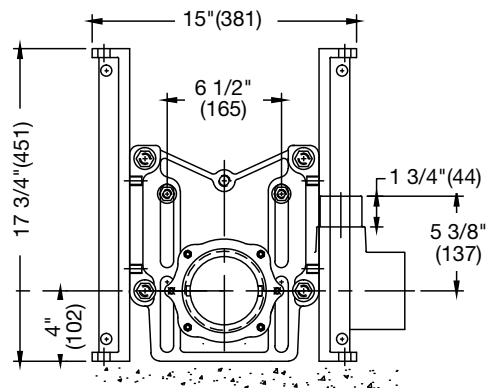

Contractor _____
Approval _____
Contractor's P.O. No. _____
Representative _____

ISCA-101-D-BF Industry Standard Back-to-Back Horizontal Carrier for Floor Mounted Back Outlet Bowl

Specification

Watts ISCA-101-D-BF *Industry Standard* back-to-back horizontal water closet carrier for floor mounted back outlet bowl, with epoxy coated cast iron fitting, 4" no hub waste and 2" no hub vent connections, epoxy coated cast iron patented compression seal faceplate assembly, epoxy coated cast iron foot supports with incremental height markings and adjustable ABS nipple with integral test cap and neoprene bowl gasket, plated hardware and chrome cap nuts.

Call customer service if you need assistance with technical details.

Options	
Suffix	Description
-3	3" No Hub Fitting
-36	36" Long Barrel Fitting
-CI	Cast Iron Nipple
-HS	Hub & Spigot Connections

x = 5 3/4"(146) Maximum w/Standard Nipple

NOTICE

Anchor legs to concrete floor with minimum 1/2"(13) anchor bolts (by others).

Dual slotted carrier feet require one 1/2"(13) anchor bolt per foot.

NOTICE

The information contained herein is not intended to replace the full product installation and safety information available or the experience of a trained product installer. You are required to thoroughly read all installation instructions and product safety information before beginning the installation of this product.

Watts product specifications in U.S. customary units and metric are approximate and are provided for reference only. For precise measurements, please contact Watts Technical Service. Watts reserves the right to change or modify product design, construction, specifications, or materials without prior notice and without incurring any obligation to make such changes and modifications on Watts products previously or subsequently sold.

USA: T: (800) 338-2581 • Watts.com
Canada: T: (888) 208-8927 • Watts.ca
Latin America: T: (52) 55-4122-0138 • Watts.com